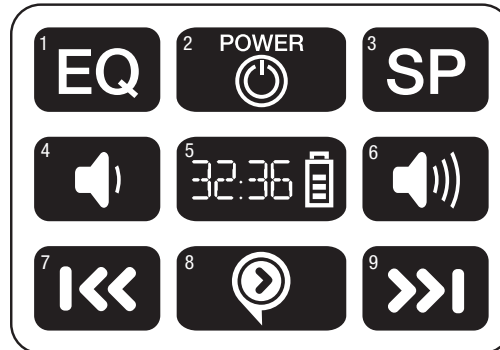

3 Speed (Audiobook Content)

Each press of the SP button rotates to a new speed mode.

- a. HD Audio Playaways have 5 options, older Playaways do not have the slow and slowest speeds
 - SPD = Normal
 - SPD+ = Fast
 - SPD++ = Fastest
 - SPD- = Slow
 - SPD-- = Slowest

Shuffle Play (Music Content)

- a. If your Playaway is pre-loaded with music content, the SP button enables/disables shuffle play functionality
- b. Pressing the SP button once will enable Shuffle Play mode and cause a randomization of the playback

4 Volume Down

Lowers the volume of the audio.

- a. Each press of the Volume Down button will decrease the volume one level
- b. Press and hold Volume Down to accelerate volume decrease

HOW TO CHANGE THE BATTERY

Locate the battery door at the wide base of the unit. Look for the notch holding the door in place. Firmly using your thumb, push up and away on the notch to open the battery door. Add or change battery and snap battery door back into place.